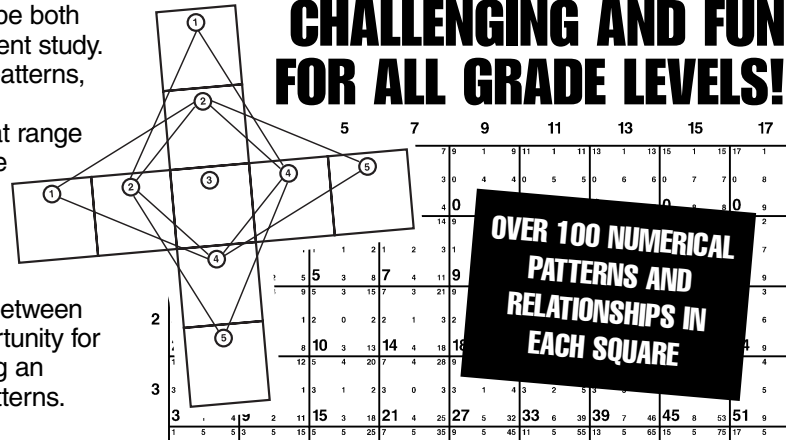

GHAZNAVI'S SQUARES

MULTIPLICATION PLUS™ CIRCUS OF PATTERNS

Multiplication Plus™ has been carefully designed to be both instructive to the student and incentive to independent study. With two major applications--discovery of number patterns, and drill and practice in all four basic operations--

Multiplication Plus™ Circus of Patterns presents a great range and diversity of mathematical concepts, from simple addition to complex numerical relationships. This unique tool will introduce participants to the wondrous logical patterns found in number systems. It is designed to evoke in students of all ability levels the fun and challenge in discovering relationships between and among numbers. It provides an excellent opportunity for students to explore mathematical concepts by using an important problem-solving strategy--recognizing patterns.

SMALL CHART PAIRS

7	Whole Number Charts (set of 2—six sample patterns in each)	5x5=25	8½x14"	\$20.00	_____	_____
8	Decimal Charts (set of 2—six sample patterns in each)	5x5=25	8½x14"	\$20.00	_____	_____
9	Fraction Charts (set of 2—six sample patterns in each)	5x5=25	8½x14"	\$20.00	_____	_____